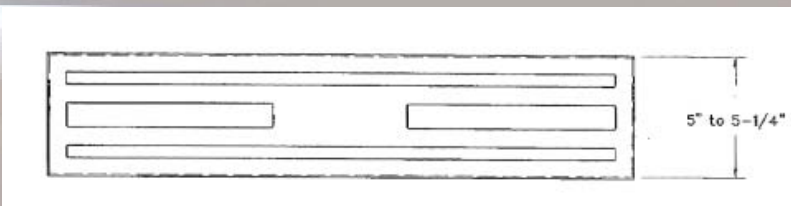

#### size:

20"w x 20"d x 5"h

### wb-30185

short rectangle

**size:**

27" w x 18" d x 5" h (serving dishes to be displayed on the risers are 24" long x 16" wide- chafing dish)

**finishes:**

with no customization