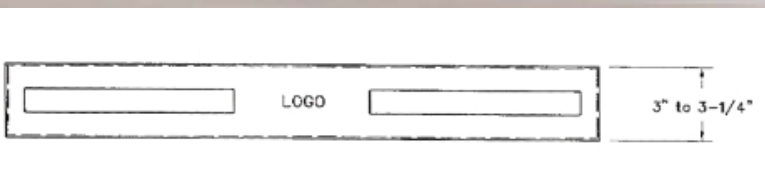

#### size:

20"w x 20"d x 5"h

### wb-30183-c

short rectangle, customized

**size:**

27"w x 18"d x 3"h  
(Serving dishes to be displayed on  
the risers are 24" long x 16" wide-  
chaffing dish)

**finishes:**

customization with two logos.