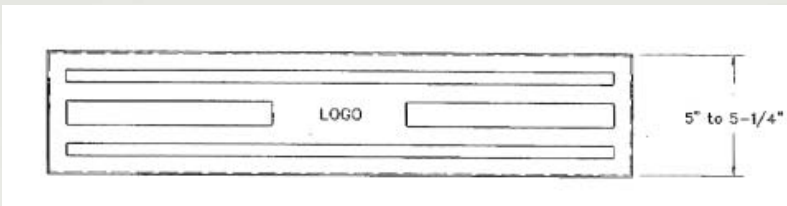

#### size:

20"w x 20"d x 5"h

#### size:

20"w x 20"d x 7"h

### wb-30185-c

short rectangle, customized

**size:**

27" w x 18" d x 5" h (serving dishes to be displayed on the risers are 24" long x 16" wide- chafing dish)

**finishes:**

customization with two logos.

---