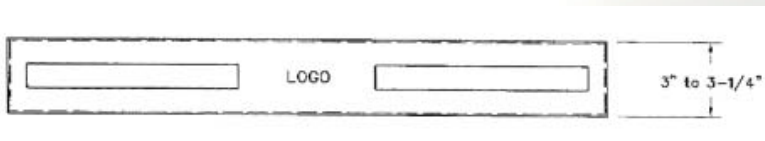

#### size:

20"w x 20"d x 5"h

### wb-3005-c

short square, customized.

**size:**

20"w x 20"d x 3 1/4"h

**finishes:**

copper black  
customized with 2 logos.  
flange sides and full metal  
tops to hold chaffing dishes.

---